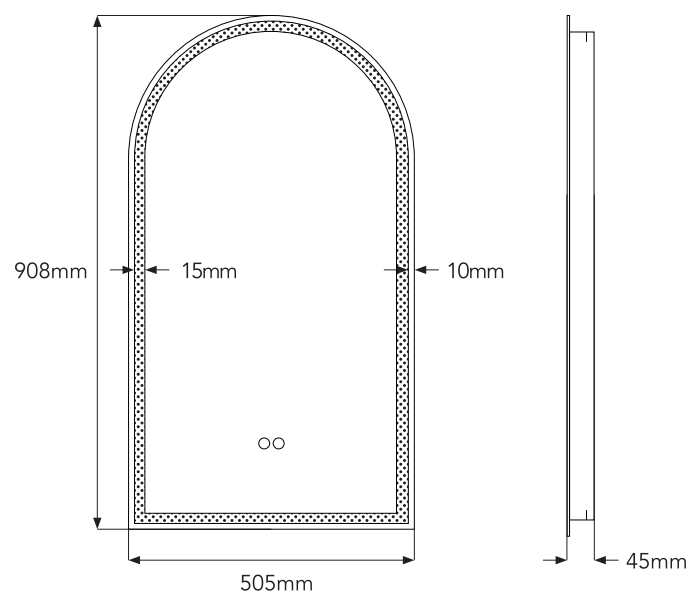

### Specifications

- W** 505mm
- H** 908mm
- D** 45mm

### Technical drawing